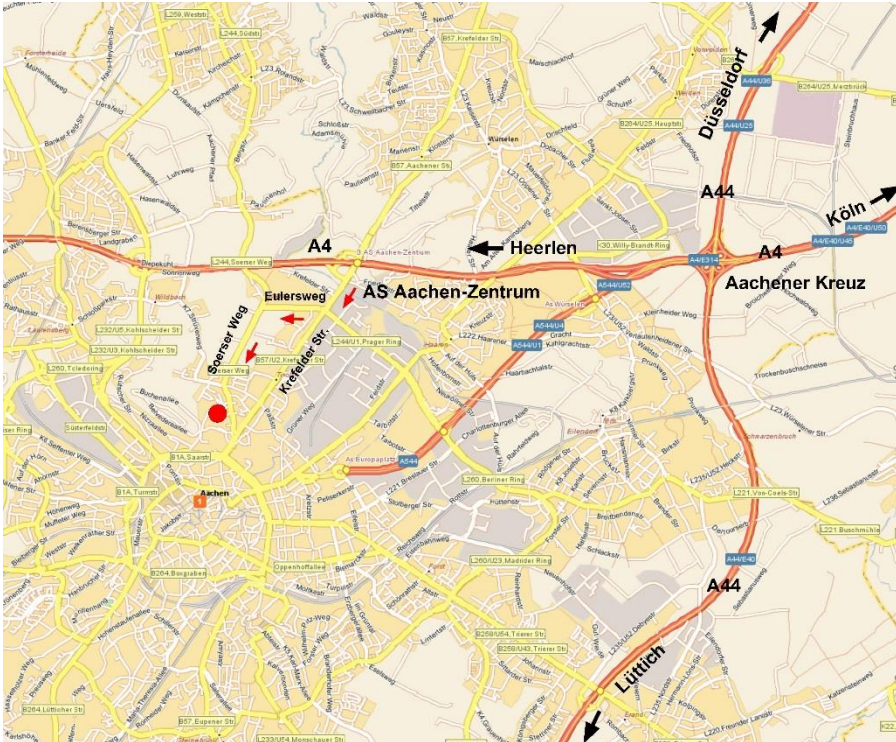

Directions

- At the Aachen interchange take the direction A4 (Heerlen/Aachen/Brüssel).
- Take the exit number 3 (Aachen Zentrum).
- Turn right onto the street „Krefelder Straße“; direction Aachen center.
- At the first traffic light turn right into the street “Eulersweg” (Road-Sign: Herzogenrath Kohlscheid).
- After about 750 m turn left into the street “Soerserweg”.
- You reached your destination at house number 9 (glas cube).