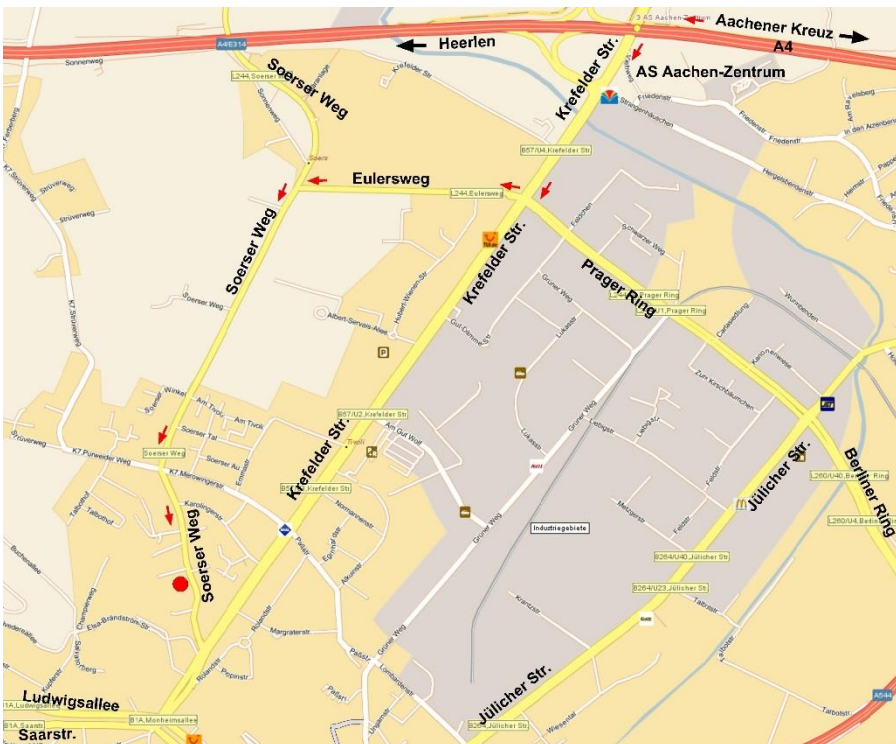

Directions

- At the Aachen interchange take the direction A4 (Heerlen/Aachen/Brüssel).
- Take the exit number 3 (Aachen Zentrum).
- Turn right onto the street „Krefelder Straße“; direction Aachen center.
- At the first traffic light turn right into the street “Eulersweg” (Road-Sign: Herzogenrath Kohlscheid).
- After about 750 m turn left into the street “Soerserweg”.
- You reached your destination at house number 9 (glas cube).